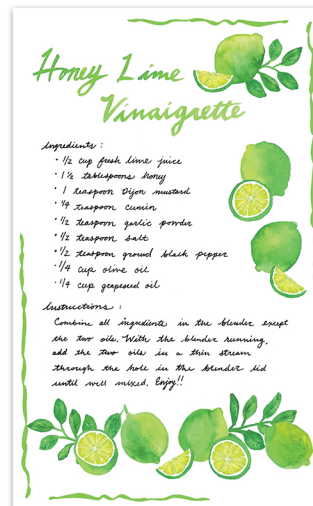

#CCGS-BSTT-PAL
Fresh Sicilian Lemon
kitchen bar soap with
recipe tea towel

#CCGS-HSHC-FLO
Fleur D'Orange

8 oz. liquid hand wash and 2 oz. hand cream in decorative gift bag

#CCGS-BSTT-FLO
Fleur D'Orange
kitchen bar soap with
recipe tea towel

New Fragrance!

#CCGS-HSHC-ZOL
Zest of Lime

8 oz. liquid hand wash and 2 oz. hand cream in decorative gift bag

#CCGS-BSTT-ZOL
Zest of Lime
kitchen bar soap with
recipe tea towel