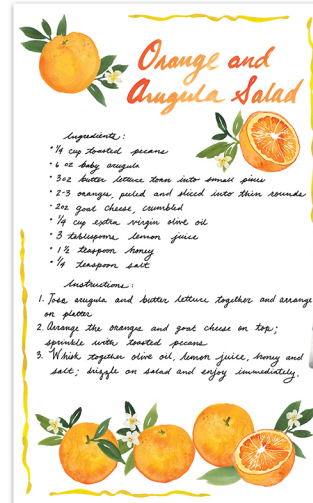

#CC-DUO-ZOL
Zest of Lime
liquid hand wash and hand cream gift
set with matching melamine dish

Hand Soap GIFT SETS

#CCGS-HSHC-PAL
Fresh Sicilian Lemon

8 oz. liquid hand wash and 2 oz. hand cream in decorative gift bag

#CCGS-BSTT-PAL
Fresh Sicilian Lemon
kitchen bar soap with
recipe tea towel

#CCGS-HSHC-FLO
Fleur D'Orange

8 oz. liquid hand wash and 2 oz. hand cream in decorative gift bag

#CCGS-BSTT-FLO
Fleur D'Orange
kitchen bar soap with
recipe tea towel